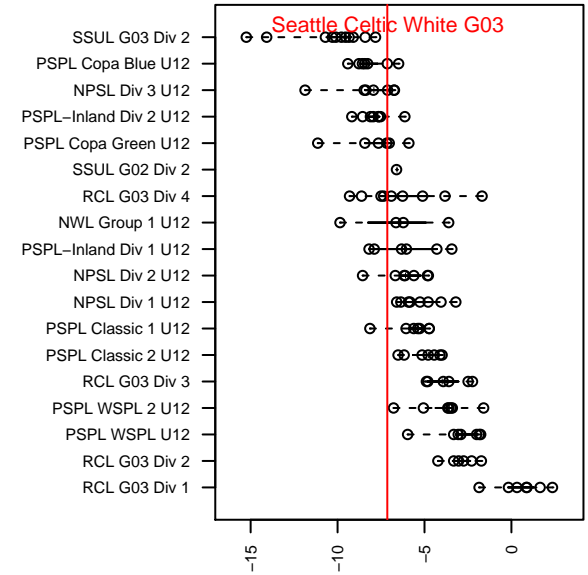

Seattle Celtic White G03

Seattle Celtic
Seattle, WA
G03 total strength=410
attack=0.31 defense=0.22
fall league = PSPL Copa Blue U12
spr league = Spr PSPL Copa U12

alt names used:
Seattle Celtic G03 White
Seattle Celtic G03 White
Seattle Celtic G03 White

Venues played:
2015 Xtreme Cup GU12 Gold
2015 PSPL Copa Blue U12
2015 Spr PSPL Copa U12

**attack and defense variance (black dot)
relative to other teams
and top 10 in region**

**attack and defense rating
relative to others at age
and all opponents in last 13 months**