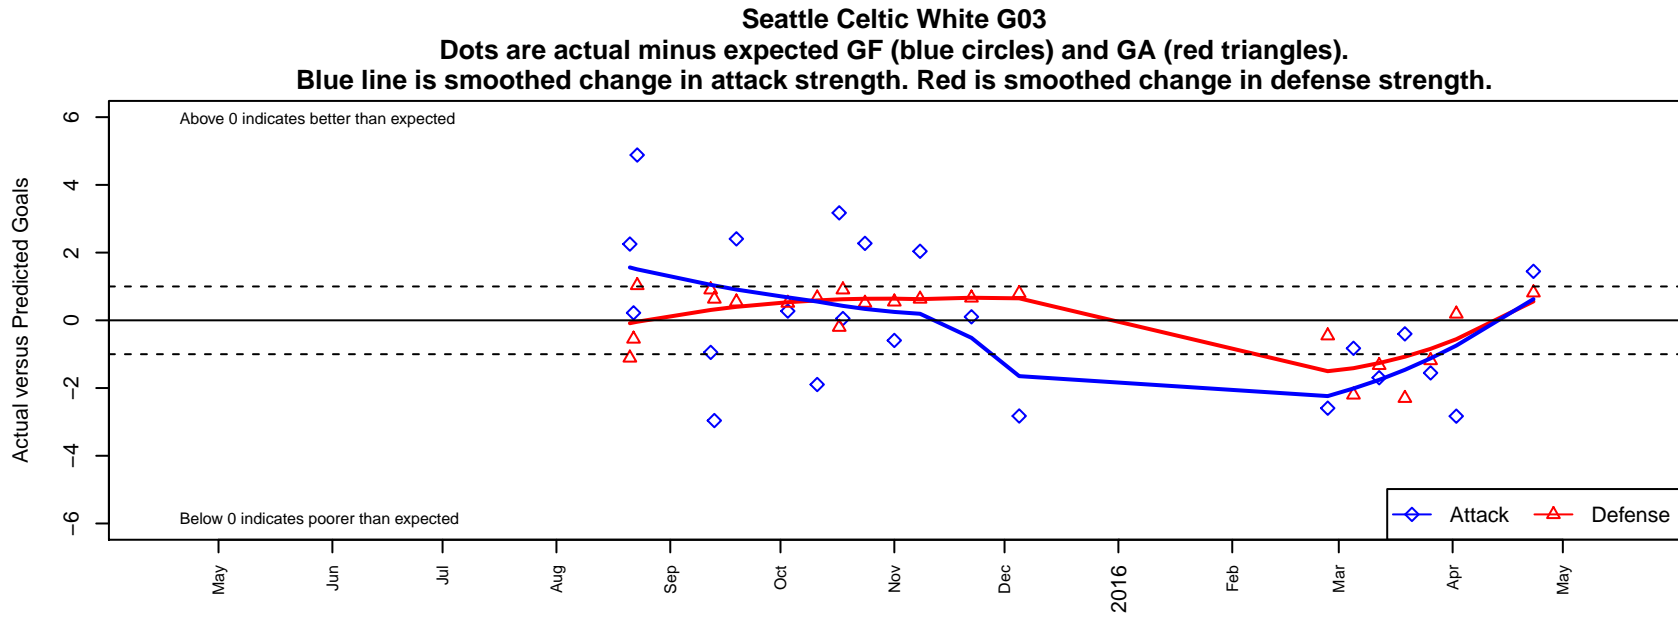

Seattle Celtic White G03

Seattle Celtic
Seattle, WA
G03 total strength=410
attack=0.31 defense=0.22
fall league = PSPL Copa Blue U12
spr league = Spr PSPL Copa U12

alt names used:
Seattle Celtic G03 White
Seattle Celtic G03 White
Seattle Celtic G03 White

Venues played:
2015 Xtreme Cup GU12 Gold
2015 PSPL Copa Blue U12
2015 Spr PSPL Copa U12

**attack and defense variance (black dot)
relative to other teams
and top 10 in region**

**attack and defense rating
relative to others at age
and all opponents in last 13 months**